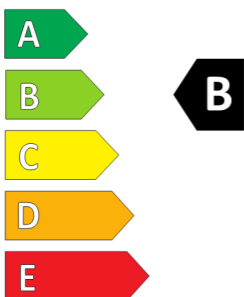

GOODYEAR

ENERG

GOODYEAR

528419

225/50R16 92W

C1

2020/740

5